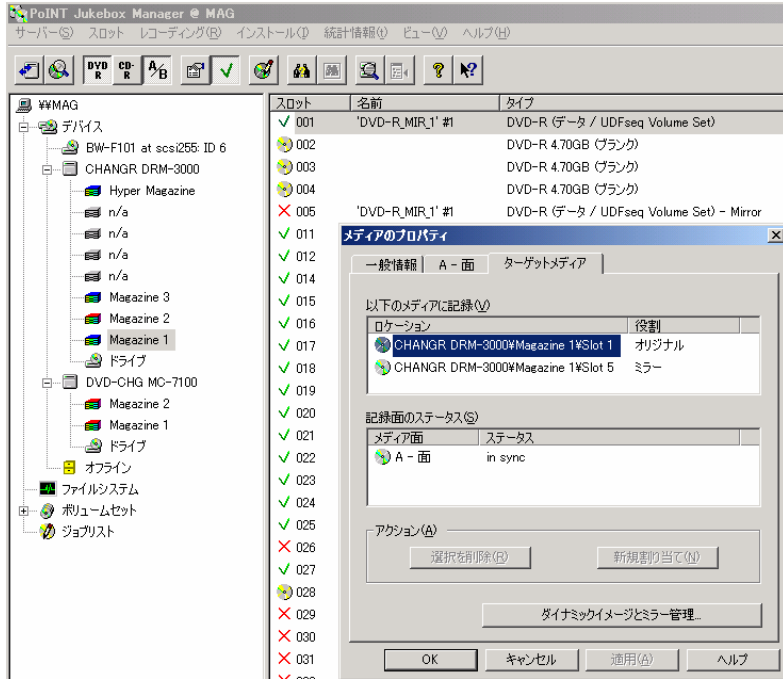

# PoINT Jukebox Manager

## PoINT Jukebox Manager Version 5.0